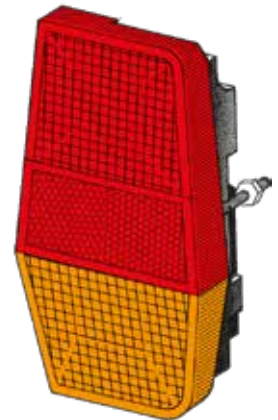

GOP: FOCUS (→ 2007)
Rear fog-light
Left hand traffic

P 1388 /D
/S

GOP: FIESTA MK2
(1983 → 89)

P 1389 /D
/S

GOP: FIESTA MK1
(→ 1983)

P 1489 /D
/S

GOP: FIESTA MK2
(1983 → 89)

P 1488 /D
/S