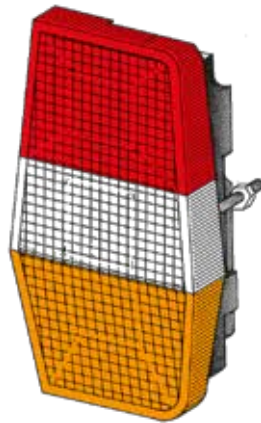

P 1388 /D
/S

GOP: FIESTA MK2
(1983 → 89)

P 1389 /D
/S

GOP: FIESTA MK1
(→ 1983)