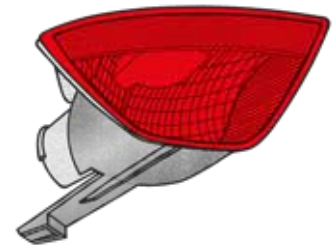

P 1657 /D

Mercato inglese

GOP: FOCUS (→ 2007)
Rear fog-light
Left hand traffic